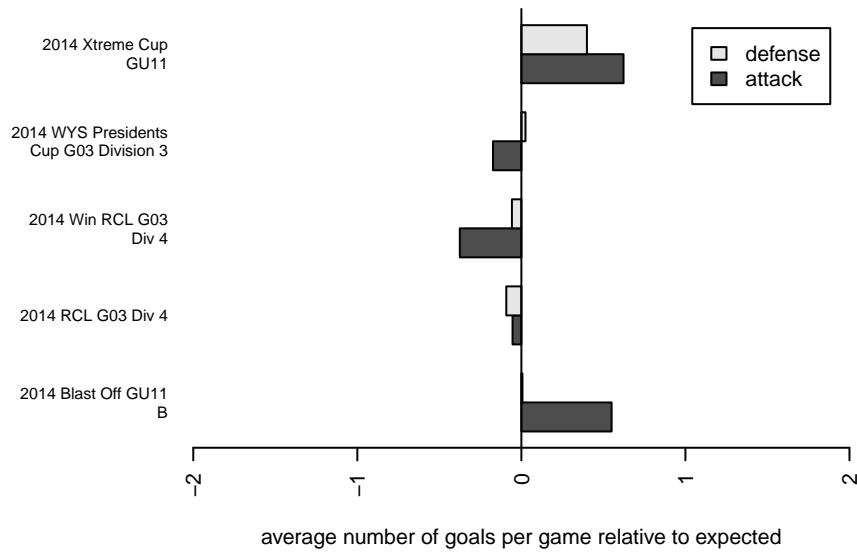

Performance relative to 13 month average