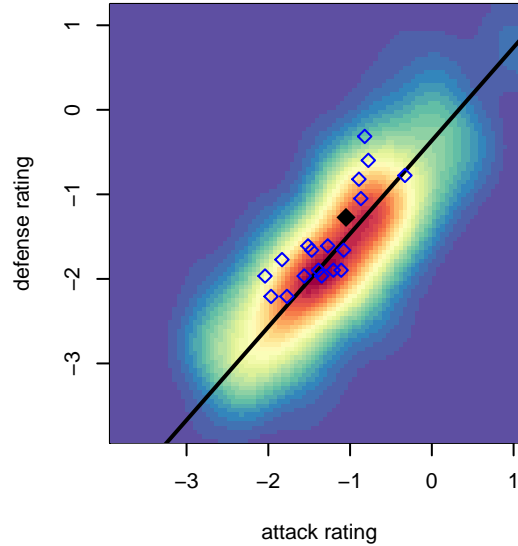

**attack and defense rating
relative to others at age
and all opponents in last 13 months**