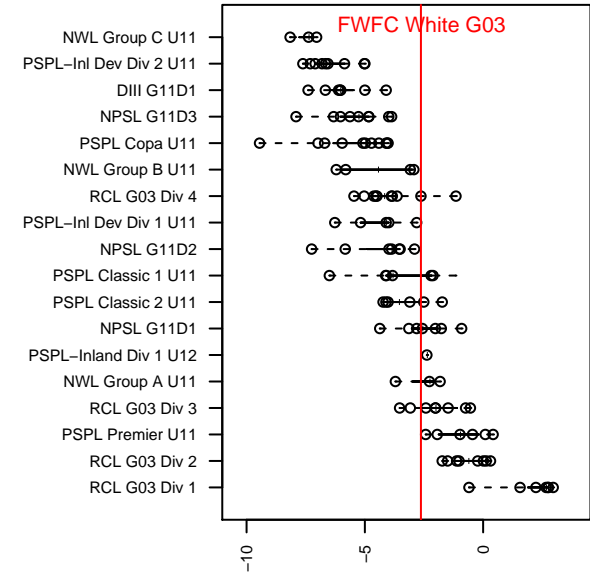

**attack and defense rating
relative to others at age
and all opponents in last 13 months**