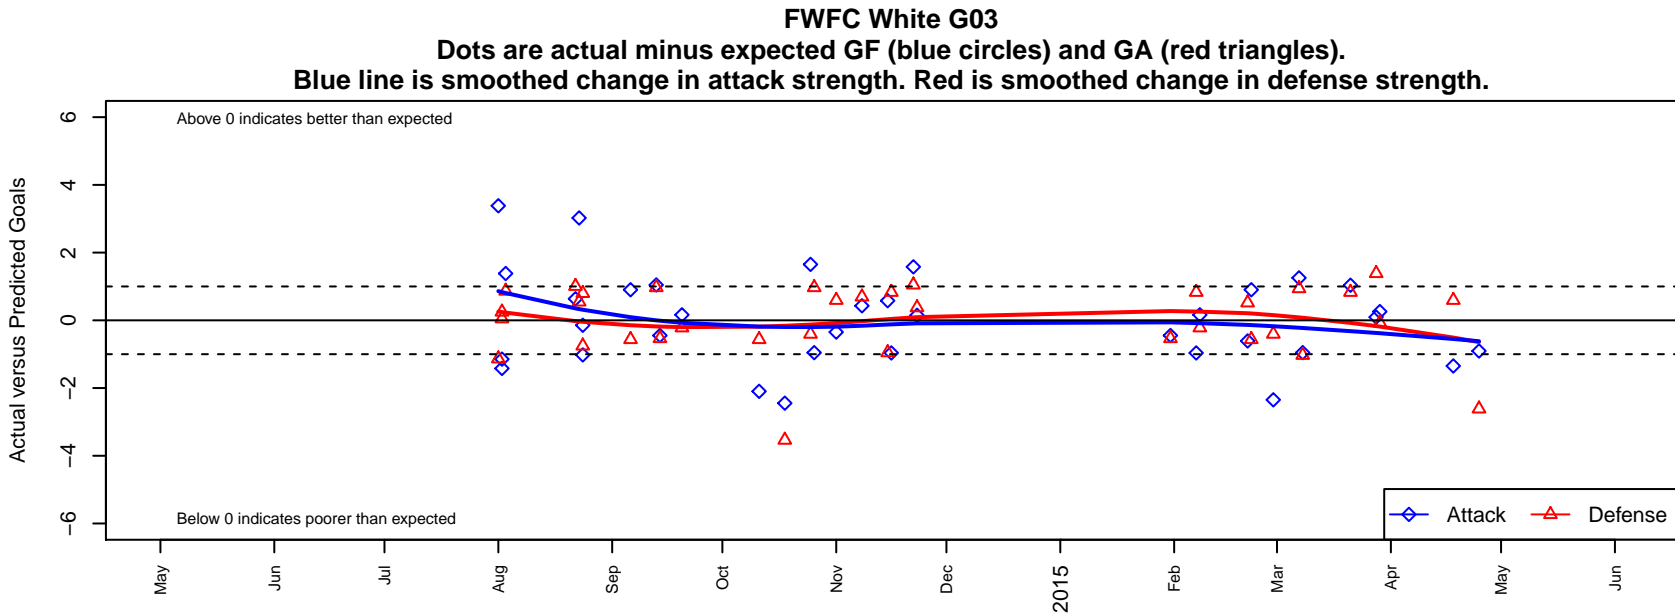

# FWFC White G03

Federal Way FC  
 Federal Way, WA  
 G03 total strength=466  
 attack=0.35 defense=0.28  
 fall league = RCL G03 Div 4  
 spr league = Win RCL G03 Div 4

alt names used:  
 FWFC G'03 White  
 FWFC G03 White (B)  
 FWFC G03 White (B)  
 FWFC 03 White  
 FWFC G03 White (B)

Venues played:  
 2014 Blast Off GU11 B  
 2014 Xtreme Cup GU11  
 2014 RCL G03 Div 4  
 2014 Win RCL G03 Div 4  
 2014 WYS Presidents Cup G03 Division 3

**attack and defense variance (black dot)  
relative to other teams  
and top 10 in region**