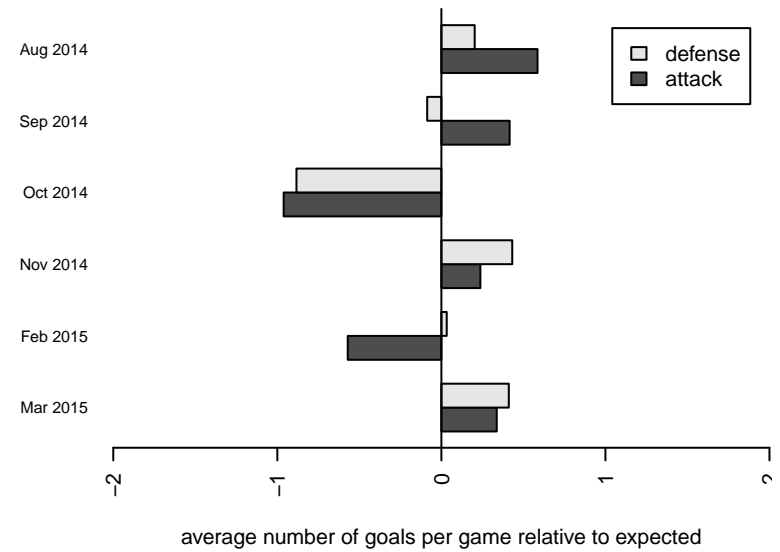

Performance relative to 13 month average