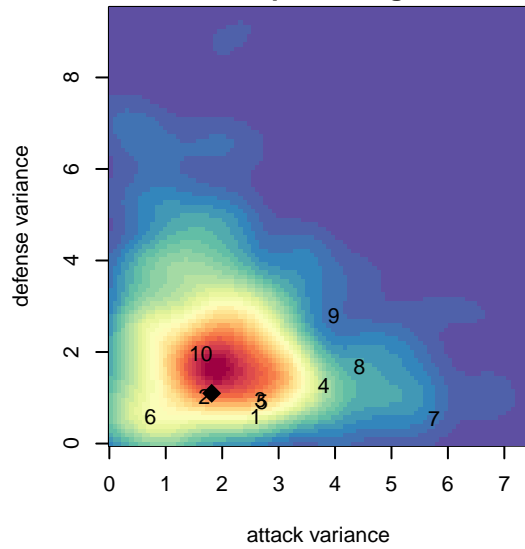

# FWFC White G03

Federal Way FC  
 Federal Way, WA  
 G03 total strength=466  
 attack=0.35 defense=0.28  
 fall league = RCL G03 Div 4  
 spr league = Win RCL G03 Div 4

alt names used:  
 FWFC G'03 White  
 FWFC G03 White (B)  
 FWFC G03 White (B)  
 FWFC 03 White  
 FWFC G03 White (B)

Venues played:  
 2014 Blast Off GU11 B  
 2014 Xtreme Cup GU11  
 2014 RCL G03 Div 4  
 2014 Win RCL G03 Div 4  
 2014 WYS Presidents Cup G03 Division 3

**attack and defense variance (black dot)  
relative to other teams  
and top 10 in region**